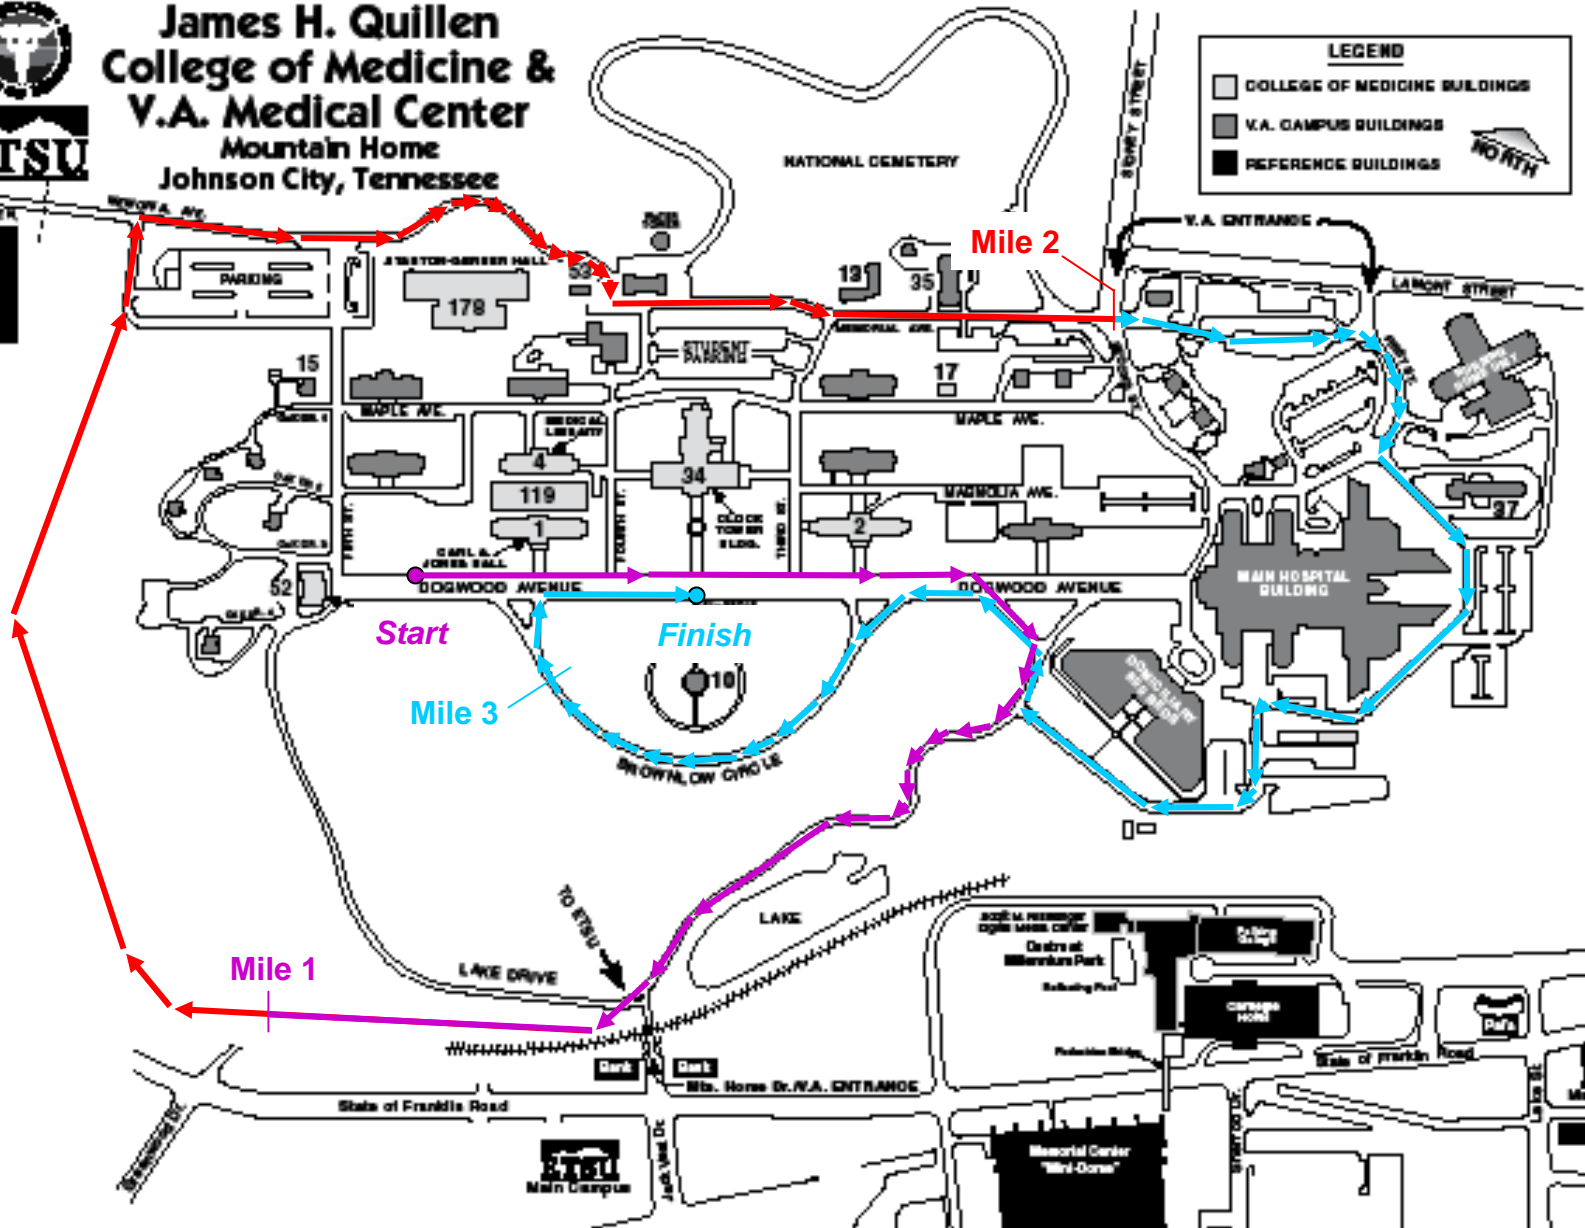

James H. Quillen College of Medicine & V.A. Medical Center Mountain Home Johnson City, Tennessee

LEGEND

- COLLEGE OF MEDICINE BUILDINGS
- V.A. CAMPUS BUILDINGS
- REFERENCE BUILDINGS

NORTH

Mile 2

Start

Finish

Mile 3

Mile 1